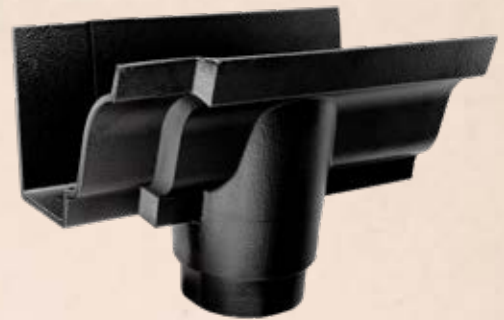

EXTERNAL LEFT HAND
SHOWN

INTERNAL RIGHT HAND
SHOWN

by Guttercrest

Cast Aluminium Moulded No46 OGEE Gutter System

RUNNING OUTLET-ROUND

GUTTER WIDTH	5" X 4"	6" X 4"
2½" Outlet	TC-MOG2/13	TC-MOG3/13
MILL	£29.30	£30.42
HERITAGE BLACK	£30.29	£31.47
PPC	£30.60	£31.80
3" Outlet	TC-MOG2/14	TC-MOG3/14
MILL	£29.30	£30.42
HERITAGE BLACK	£30.29	£31.47
PPC	£30.60	£31.80
4" Outlet	TC-MOG2/15	TC-MOG3/15
MILL	£29.30	£30.42
HERITAGE BLACK	£30.29	£31.47
PPC	£30.60	£31.80

RUNNING OUTLET - SQUARE & RECTANGLE

GUTTER WIDTH	5" X 4"	6" X 4"
3 x 3" Outlet	TC-MOG2/19	TC-MOG3/19
MILL	£29.30	£42.14
HERITAGE BLACK	£30.29	£43.19
PPC	£30.60	£43.52
4 x 3" Outlet	TC-MOG2/20	TC-MOG3/20
MILL	£29.30	£42.14
HERITAGE BLACK	£30.29	£43.19
PPC	£30.60	£43.52
4 x 4" Outlet	TC-MOG2/21	TC-MOG3/21
MILL	£29.30	£42.14
HERITAGE BLACK	£30.29	£43.19
PPC	£30.60	£43.52